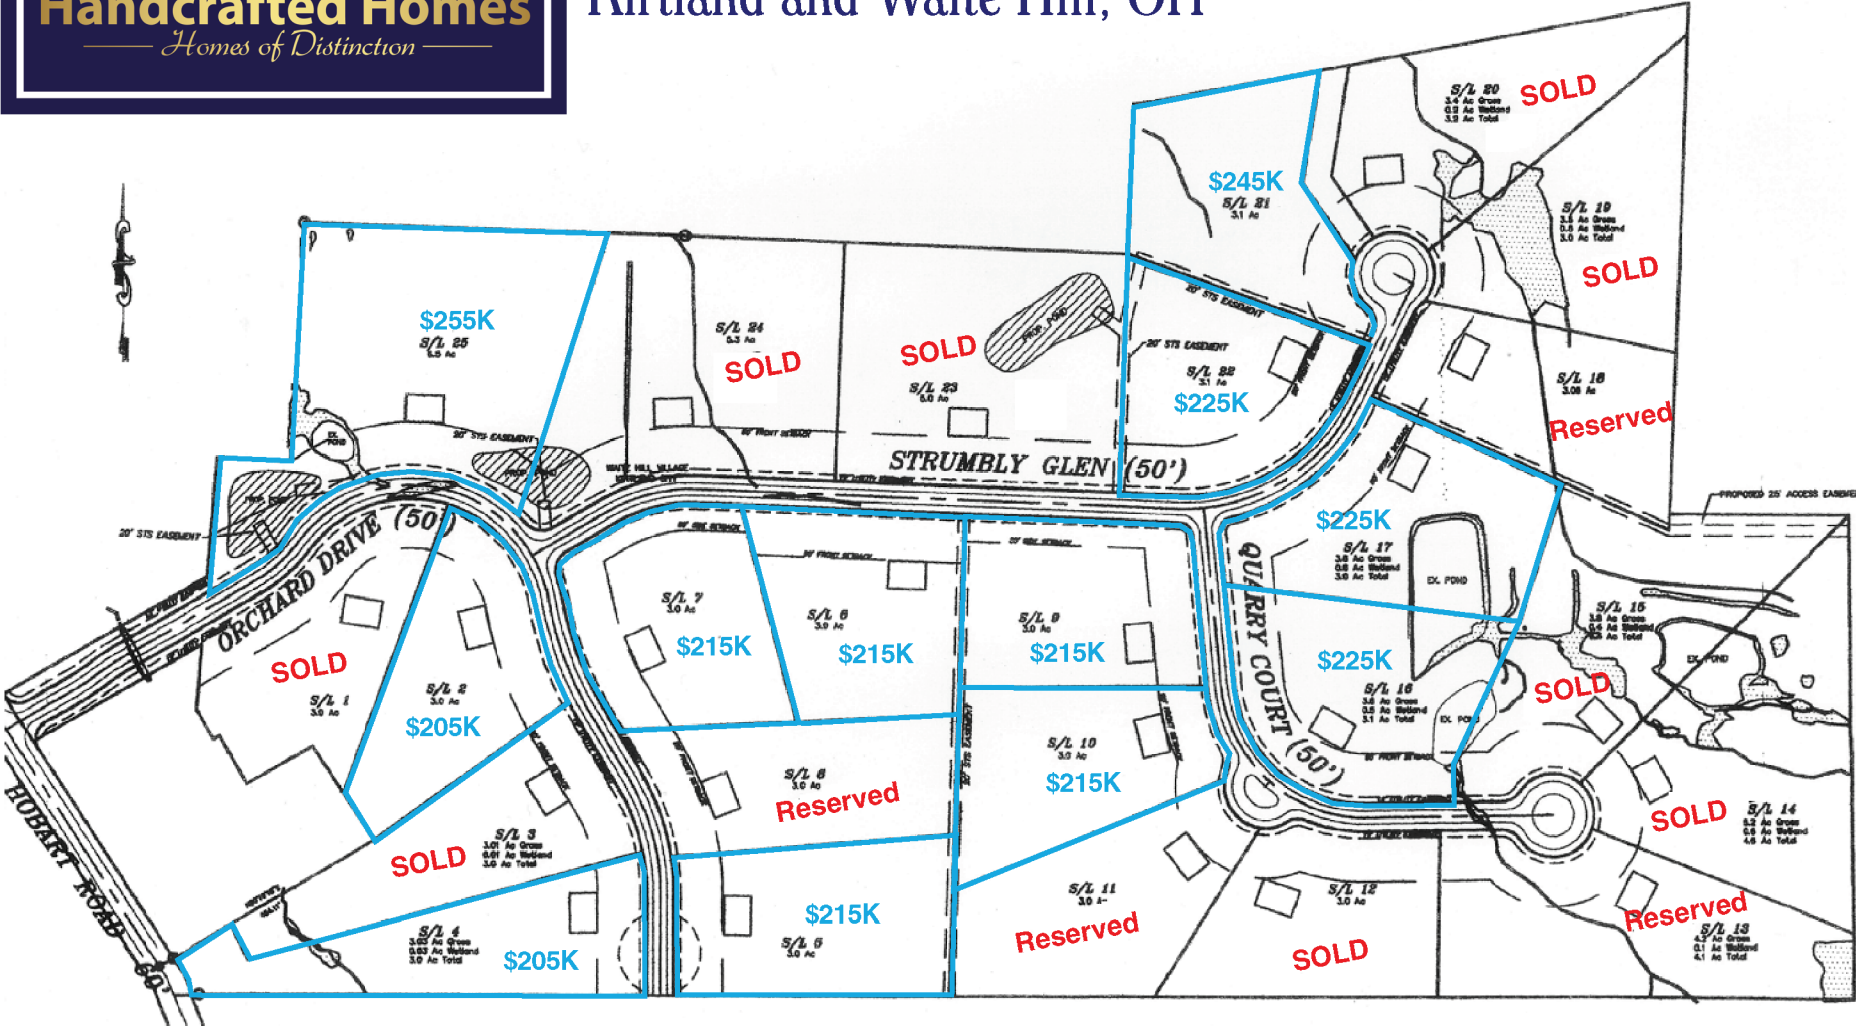

# Chapin Ledges Kirtland and Waite Hill, OH

Interested in viewing any of these homesites?  
Call Handcrafted Homes today at 440-796-4663