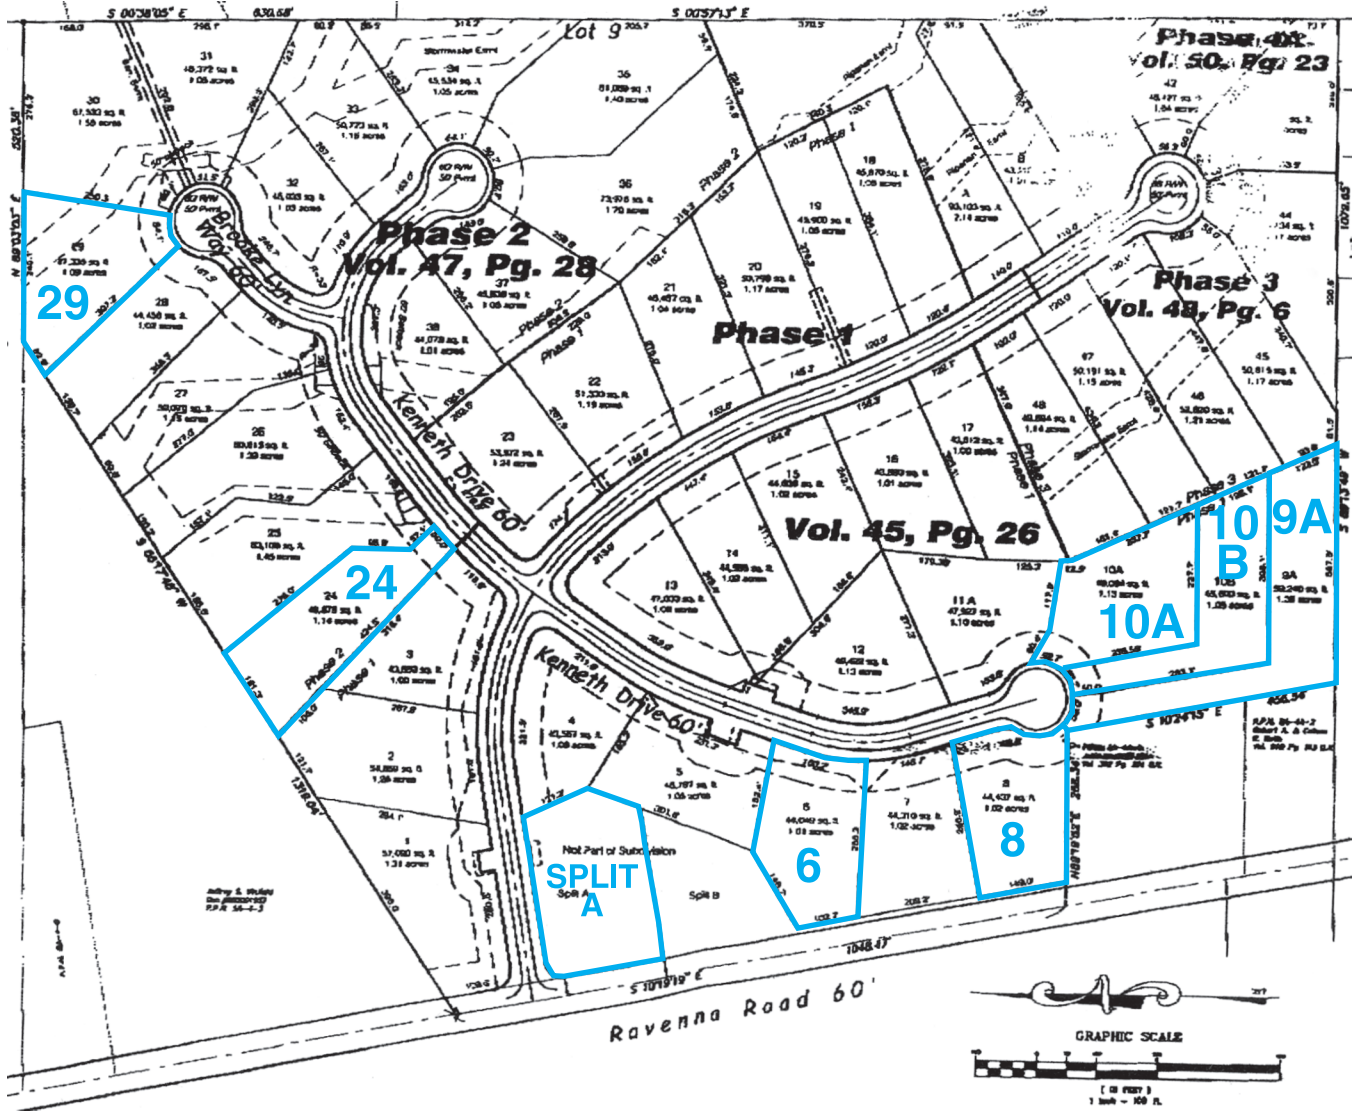

# Noble Ridge Estates Concord Township, OH

Lot No.	Price	Lot No.	Price
6	\$86,9K	24	\$86,9K
8	\$86,9K	29	\$86,9K
9A	\$86,9K	Split A	\$84,9K
10A	\$86,9K		
10B	\$86,9K		

Note, these three lots can be revised into two lots approx. 1.7 acres each or one lot at 3.6 acres.

Note, not part of Noble Ridge, located south of the main entranceway. Fully improved, 1.4 acres

Interested in viewing any of these homesites?  
Call Handcrafted Homes today at 440-796-4663